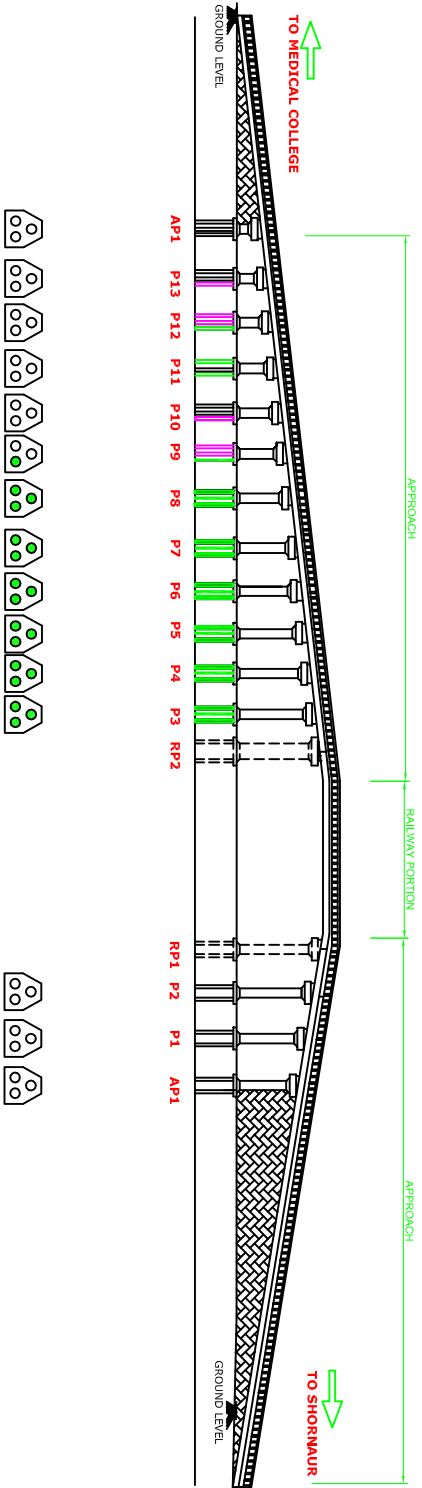

WORK COMPLETED

Cumulative progress upto
19.11.2010

Work completed in last week

MULAMKUNNATHUKAVU
LC NO. 14 (KM.23/5-6)

Status as on :19-11-2010